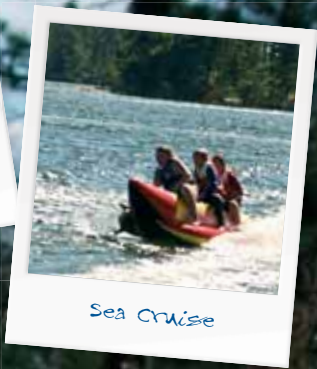

59° 55' 57 N  
23° 46' 30 E  
SNAPPERTUNA  
TAMMISAARI

© STRÖMSÖ 2011

*Wish you were here*

*More summer photos: [www.stromso.fi](http://www.stromso.fi)*

Strömsö island – let your dream of a holiday home come true. The island, 320 hectares (791 acres) in all, has everything for active leisure. Strömsö Club's member services include a marina, restaurants, tennis, golf range and outdoor swimming pool. Plots of one hectare (2.5 acres) right on the seashore, building rights up to 200 m<sup>2</sup> (2,153 sq.ft) and a long shoreline allow you to realise the holiday home of your dreams; a villa, sauna on the beach. Plot prices start at €270,000. Turnkey luxury villas also available! Contact: tel. +358 40 743 9382 or [www.stromso.fi](http://www.stromso.fi)